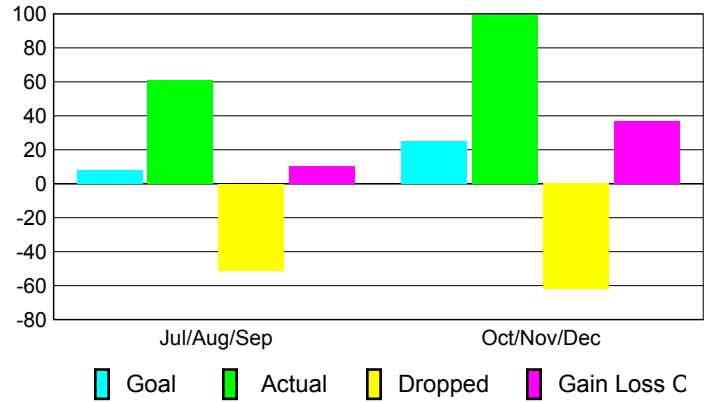

### YTD Status Quo Clubs 2010-2011

Status Quo Clubs Compared to Status Quo Members

## MEMBERSHIP

Membership Results  
2010-2011

Membership  
2009-2010

Month	Net Memb Goal	Actual New Memb	Actual Dropped Memb	Gain/Loss of Memb	Gain/Loss of Memb
Jul/Aug/Sep	8	61	-51	10	9
Oct/Nov/Dec	25	99	-62	37	-18
<b>Totals</b>	<b>33</b>	<b>160</b>	<b>-113</b>	<b>47</b>	<b>-9</b>

### Membership Results 2010-2011

Goal, New, Dropped, Gain/Loss

### Comparison of Membership Gain/Loss

Current Year Compared to the Previous Year